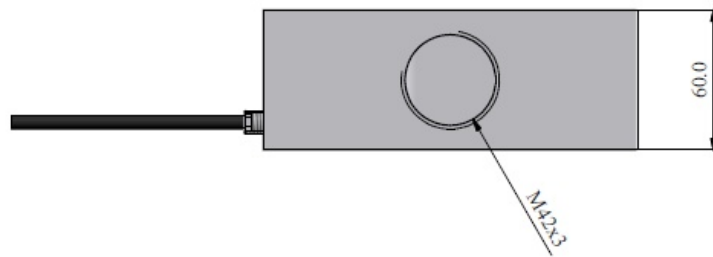

FA200k force gauge - dimensions

AXIS