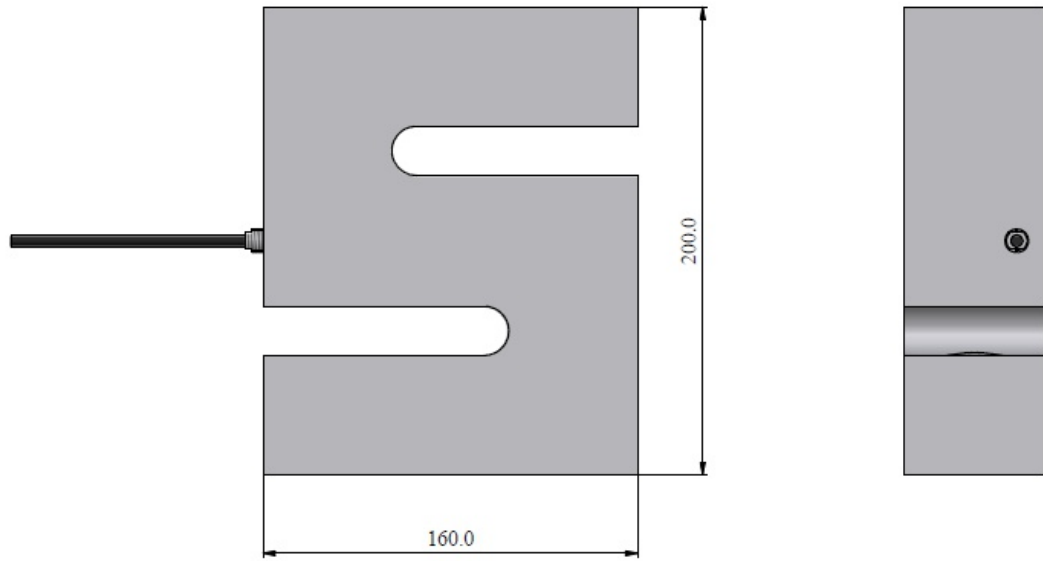

FA200k force gauge - dimensions

AXIS