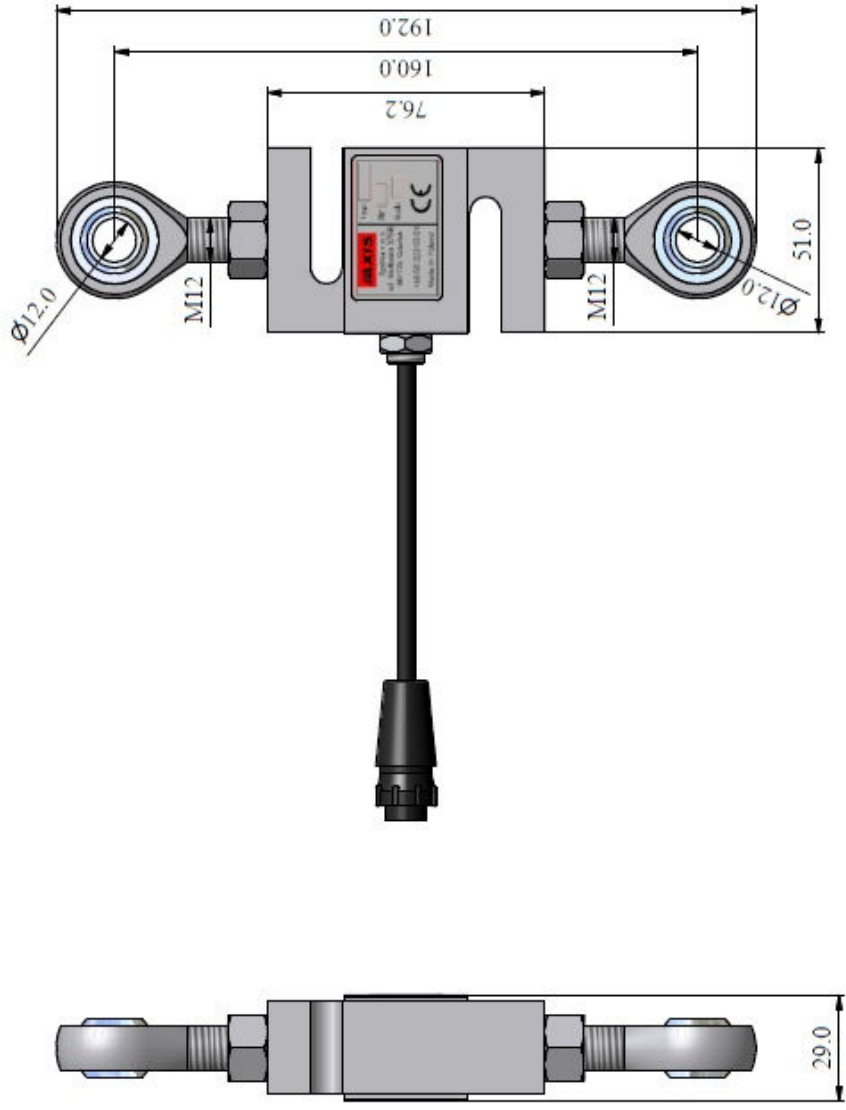

# FA1k...5k force gauge - dimensions

# FA10k force gauge - dimensions

# FA20k...50k force gauge - dimensions