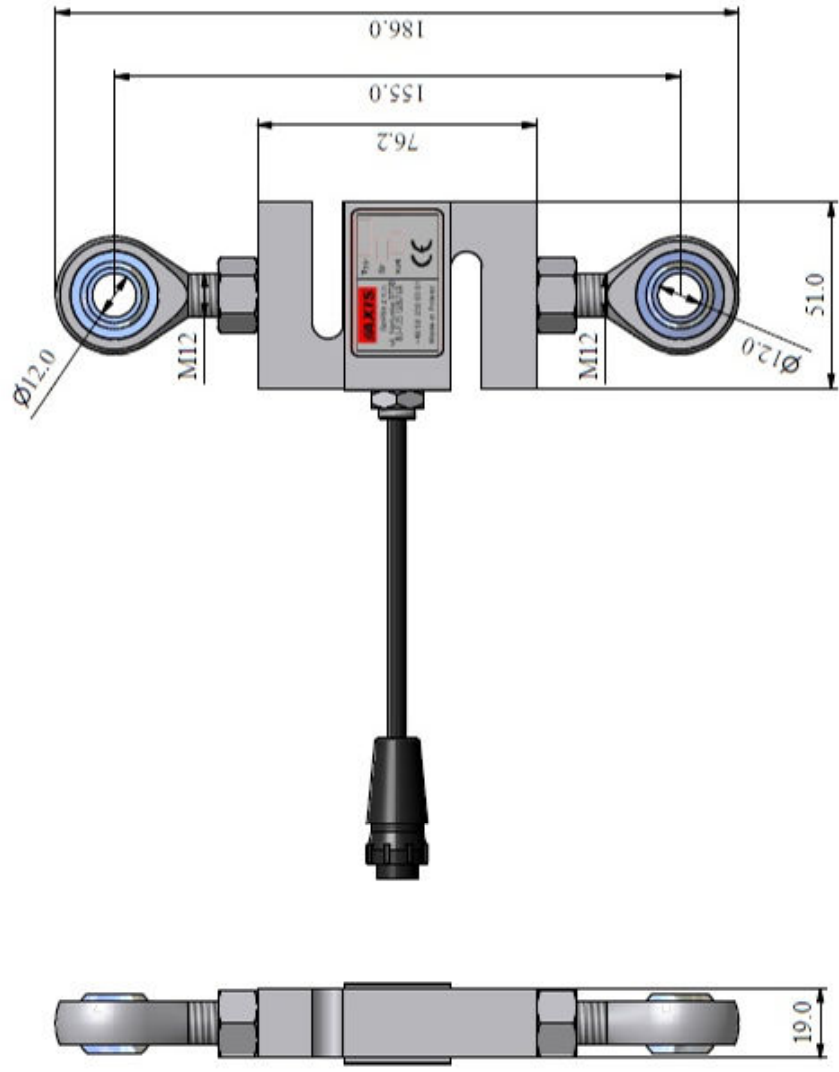

# FA1k...5k force gauge - dimensions

# FA10k force gauge - dimensions

# FA20k...50k force gauge - dimensions